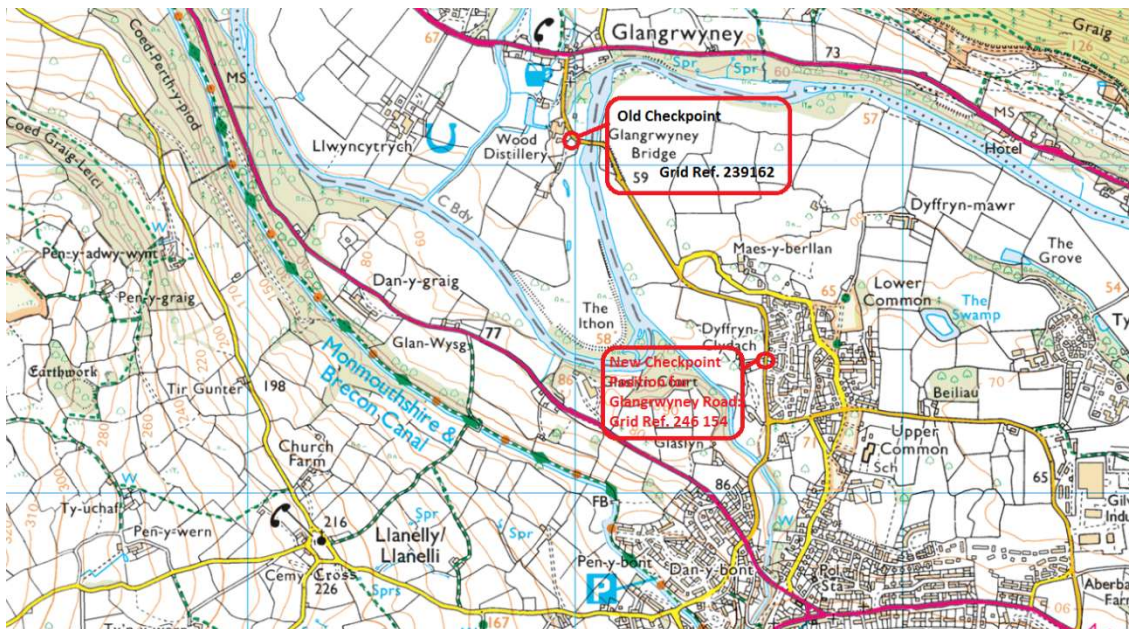

Relocation of Glangrwyney Bridge Checkpoint

Please note that **Glangrwyney Bridge Checkpoint** will be moved for this year's Three Peaks Trial from Glangrwyney Bridge (Grid Ref. 239 162) about 0.5km further south on Glangrwyney Road (Grid Ref. **246 154**) shown on the map extract below. The location is also where the charity cake stall set up by the charity fundraisers, 'The Delivery Girls' who this year will be raising money for the charity **Mind**.

The *Delivery Girls* Will Be At The Glangrwyney Road Checkpoint

Calling all Walkers!

We will be serving refreshments once again for all walkers in the **Three Peaks Trial** at the checkpoint on **Glangrwyney Road, Gilwern.**

This year the **Delivery Girls** are supporting: